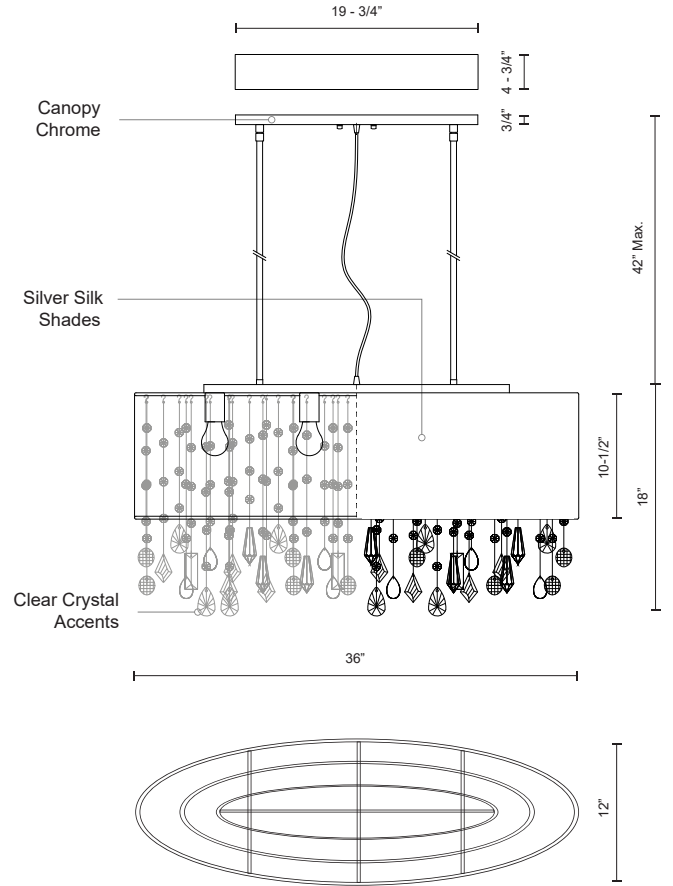

BEVERLY
42156
 PENDANT

PROJECT

42156C
 Chrome

SPECIFICATION DETAILS

Fixture Dimensions	L36" x W12" x H18"
Lamp Type	Incandescent, A19, Medium Base
Wattage	4 x 60W
Voltage	120V
Crystal Details	Clear Crystals
Shade Details	Textured Silk and Organza Fabric Shade
Adjustable	Yes
Rod Length	42" Max (3x12" + 1x6")
Product Adaptor	(2)ADP001CH, Sold Separately
Location	Dry
Bulbs Included	No
Canopy Dimensions	L19-3/4" x W4-3/4" x H3/4"

* For custom options, consult factory for details.
 * For warranty information, please visit www.kuzcolighting.com/warranty

DESCRIPTION

Four lamp pendant with drops of clear crystals, available in silver silk organza fabric shade.